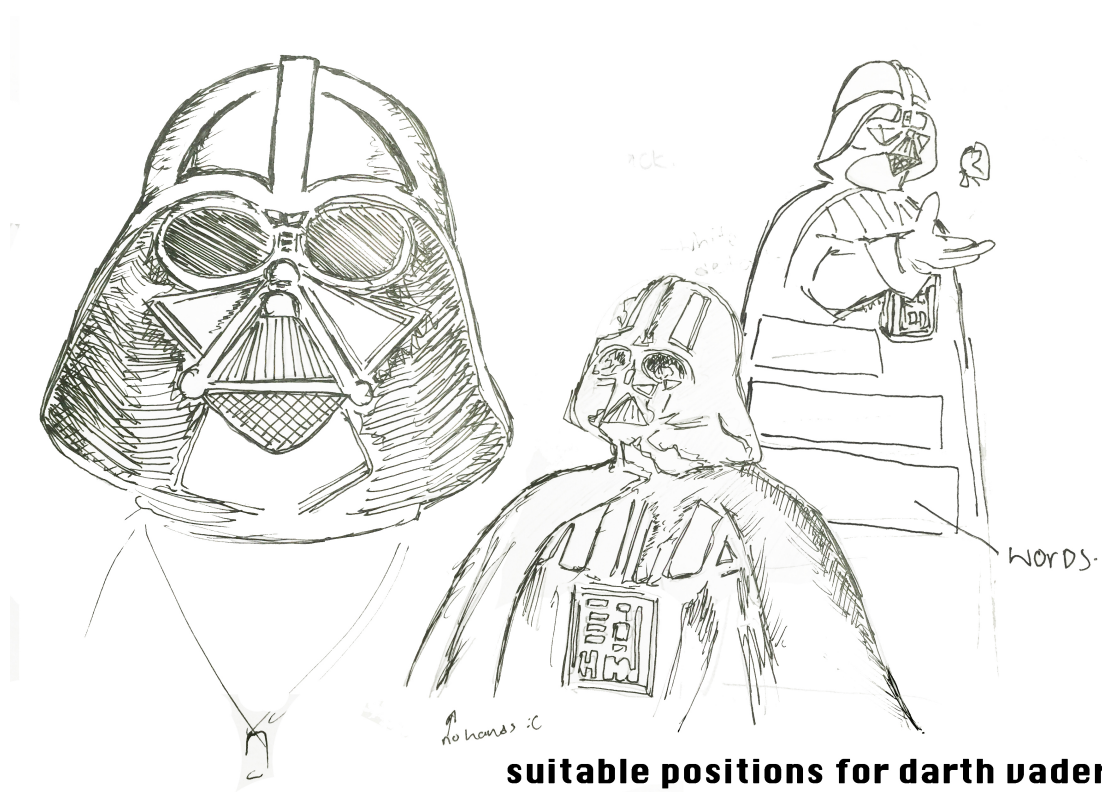

suitable positions for darth vader

We studied the different ways Darth Vader carried himself and proceeded to work on the best position he should be in. We finally settled on the third drawing concept where his arm is outstretched levitating the Smart Jewel, his face is turned towards it almost in a melancholic manner.