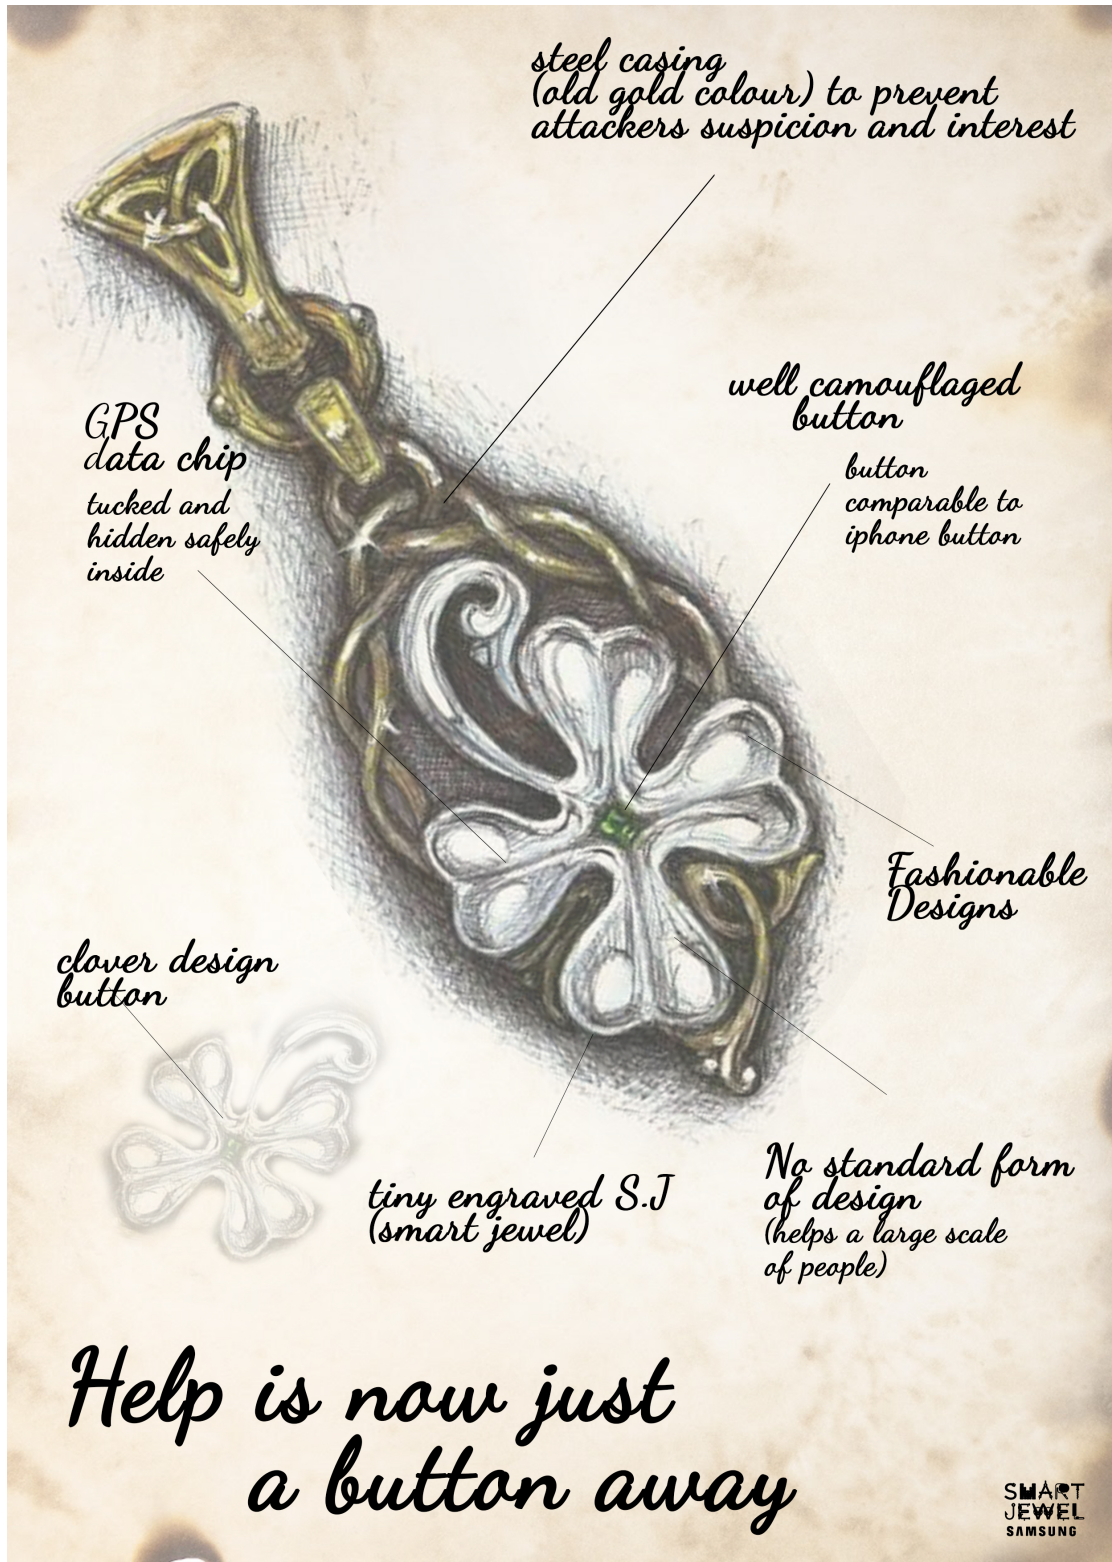

steel casing
(old gold colour) to prevent
attackers suspicion and interest

GPS
data chip
tucked and
hidden safely
inside

well camouflaged
button

button
comparable to
iphone button

Fashionable
Designs

claver design
button

tiny engraved S.J
(smart jewel)

No standard form
of design
(helps a large scale
of people)

Help is now just
a button away

SMART
JEWEL
SAMSUNG

(Development concept draft showing how product works)