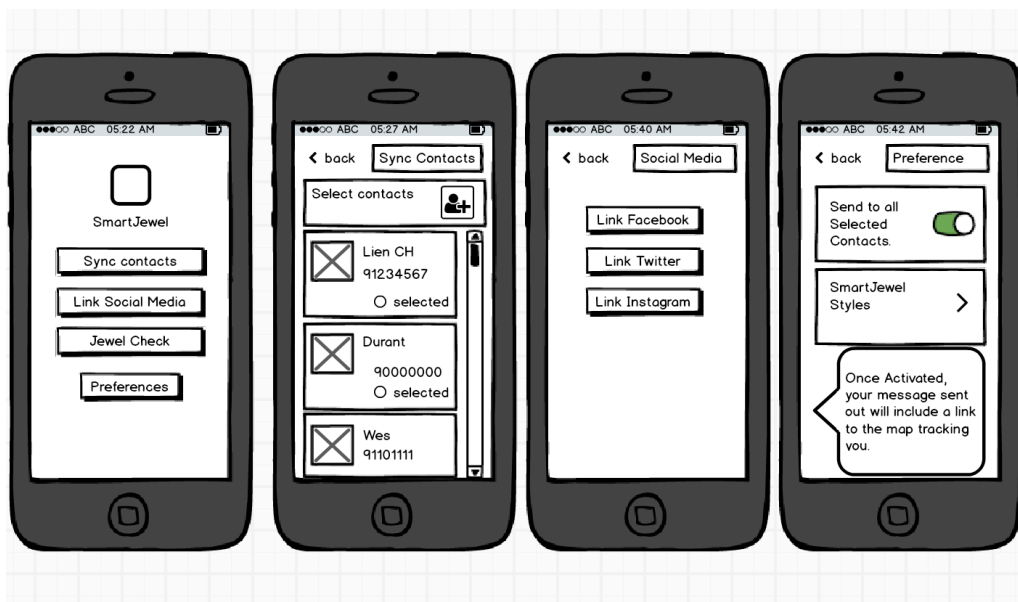

Development

App Design:

We wanted an anti-space consuming app that can be kept at the corner of the users phone after setup. Thus, the design of the app is minimalistic and simple.

(Draft of app design)